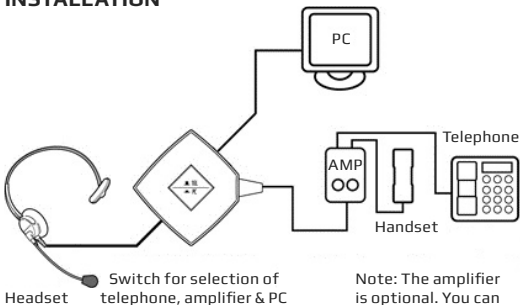

**hameco**

**HS-21**

**User Manual**

## DIAGRAM AND DIAGRAM KEY

The HS-21 is a switcher for your PC and telephone. Push the button on the HS-21 to select the two modes, telephone and PC. Additionally, the HS-21 may record sound from your telephone using software on your PC. With a headset, you can have an efficient set-up at your desk.

## INSTALLATION

Note: The amplifier is optional. You can connect directly into the telephone headset port.

TEL/PC Selector Switch

Headset Jack

PC Jack

## DISPOSAL OF YOUR PRODUCT

Municipal waste stream. Old appliances must be collected separately in order to optimise the recovery and recycling of the materials to reduce the impact on human health and the environment. The crossed out "wheeled bin" symbol on the product reminds you of your obligation that when you dispose of the appliance, it must be separately collected. Consumers should contact their local authority or retailer for information concerning the correct disposal of their old appliance.